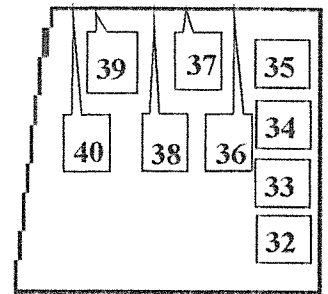

19. Cypress/ KriegerAmherst Family Physicians
20. Janet Weimer/Dr. Sally J. Mock, D.C., P.C.
21. Suny Monk/VCCA
22. Jason Parks/AGAR
23. Marion Freerks/Cline, Bunch, Henderson, McCartney, Martin
24. Patrick Knowles/Chamber of Commerce
25. Terrie Linton/Sunside Farm & Vineyard
26. Terrie Linton/Windows, Doors & More
27. Patrick Knowles/Whitehall Framing
28. Bill England/Sweet Briar College
29. Terrie Linton/Boost Salon
30. Riverviews Art Friends/Joe Malloy & John Jaffe
31. Angela Bennet/Massie Insurance Agency
32. Terrie Linton/Amherst Physical Therapy
33. Craig Pleasants/Bank of the James
34. Chatham Monk/Massage Therapy of Amherst
35. Terrie Linton/Tricia & George Holden

Second Street